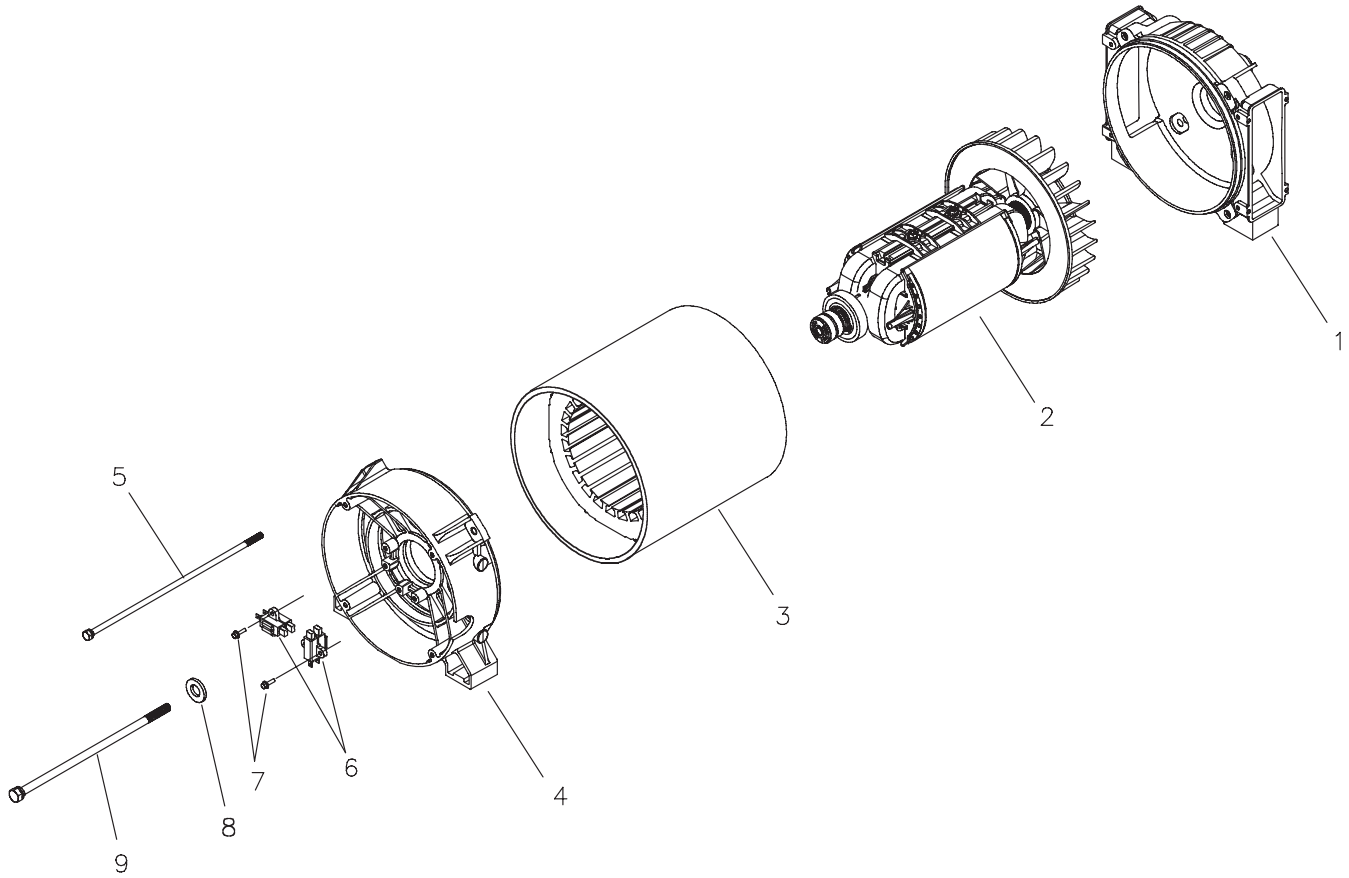

* - Items without part numbers are common fasteners and are available at local hardware stores.

Exploded View & Illustrated Parts List - Control Panel

Item	Part #	Description
1	205929GS	ASSY., Cover, Circuit Breaker w/Decal
2	*	SCREW, 10 x 0.62, Plastite
3	198313GS	BREAKER, Circuit 70A, 2P
4	192770GS	BRACKET, Mounting Breaker
5	199011GS	LUG, Ground Connect
6	191991GS	BOLT, 1/4-10 x 1, Plastite
7	198573GS	FUSE, Auto Type 15 Amp
8	196655GS	ASSY., Control Panel
9	197492GS	SCREW, PT, M4 - 1.79 x 16.0
10	205928GS	ASSY., Duct, Engine Air w/ Decals
11	206821GS	DECAL, Auto Start/Shock
12	206578GS	DECAL, Terminal Block
13	206842GS	DECAL, Ground

Item	Part #	Description
14	206820GS	DECAL, Battery
15	*	HHCS, 1/4 - 20 x 3/4
16	*	WASHER, Shakeproof, Ext. M6 1/4
17	*	NUT, 1/4 - 20
18	207004GS	DECAL, Manual

Items Not Illustrated

202882GS	HARNESS, Wire, CTL Board to Engine/Alternator
198517GS	HARNESS, Wire, E1 & E2 Sensing
203020GS	HARNESS, AVR
198515GS	CONNECTOR, Terminal, 2 Pin
198516GS	CONNECTOR, Terminal, 10 Pin

* - Items without part numbers are common fasteners and are available at local hardware stores.

Exploded View & Illustrated Parts List - Alternator

Item	Part #	Description
1	195235GS	ADAPTER, Mounting, Alternator
2	199252GS	ASSY, Rotor
3	206042GS	STATOR
4	195234GS	RBC
5	197177GS	HEX HEAD, SEM Screw
6	66386GS	ASSY, Holder, Brush
7	66849GS	TAPTITE, M5 - 0.8 x 16
8	203200GS	WASHER, 3/8" SAE
9	200442GS	BOLT, 3/8 - 24 x 15.20"